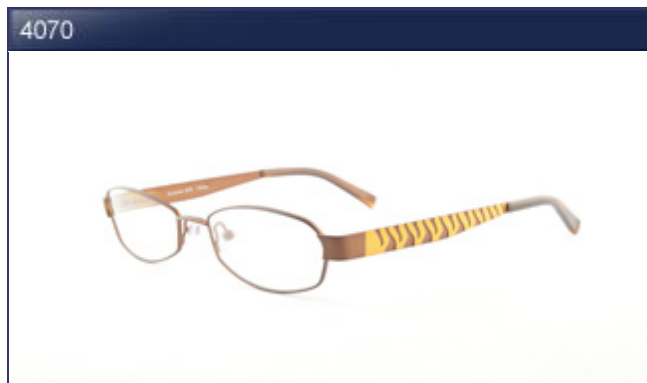

Brown (BR), Forest (FO), Wine (WI)
51-18-135

Savannah
Create Your Adventure

Brown (BR), Cherry (CY), Rose (RO)
54-16-135

Black (BK), Brown (BR), Burgundy (BU)
50-18-135

Black (BK), Choco (CH), Wine (WI)
50-18-135