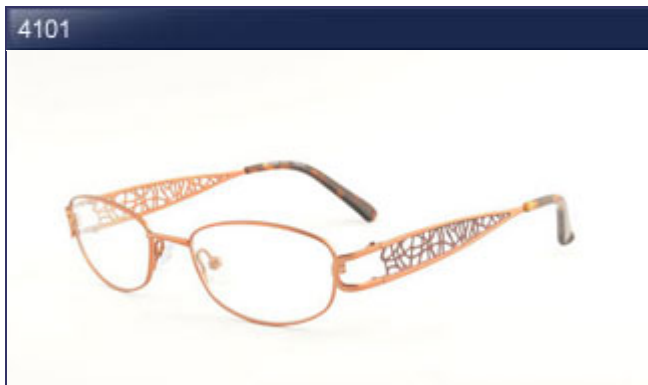

Brown (BR), Cabernet (CA), Purple (PU)
53-16-135

Brown (BR), Mauve (MV), Red (RD)
52-16-135

Black (BK), Bronze (BZ), Mauve (MA)
49-18-135

Savannah
Create Your Adventure

Black (BK), Brown (BR), Wine (WI)
47-18-135